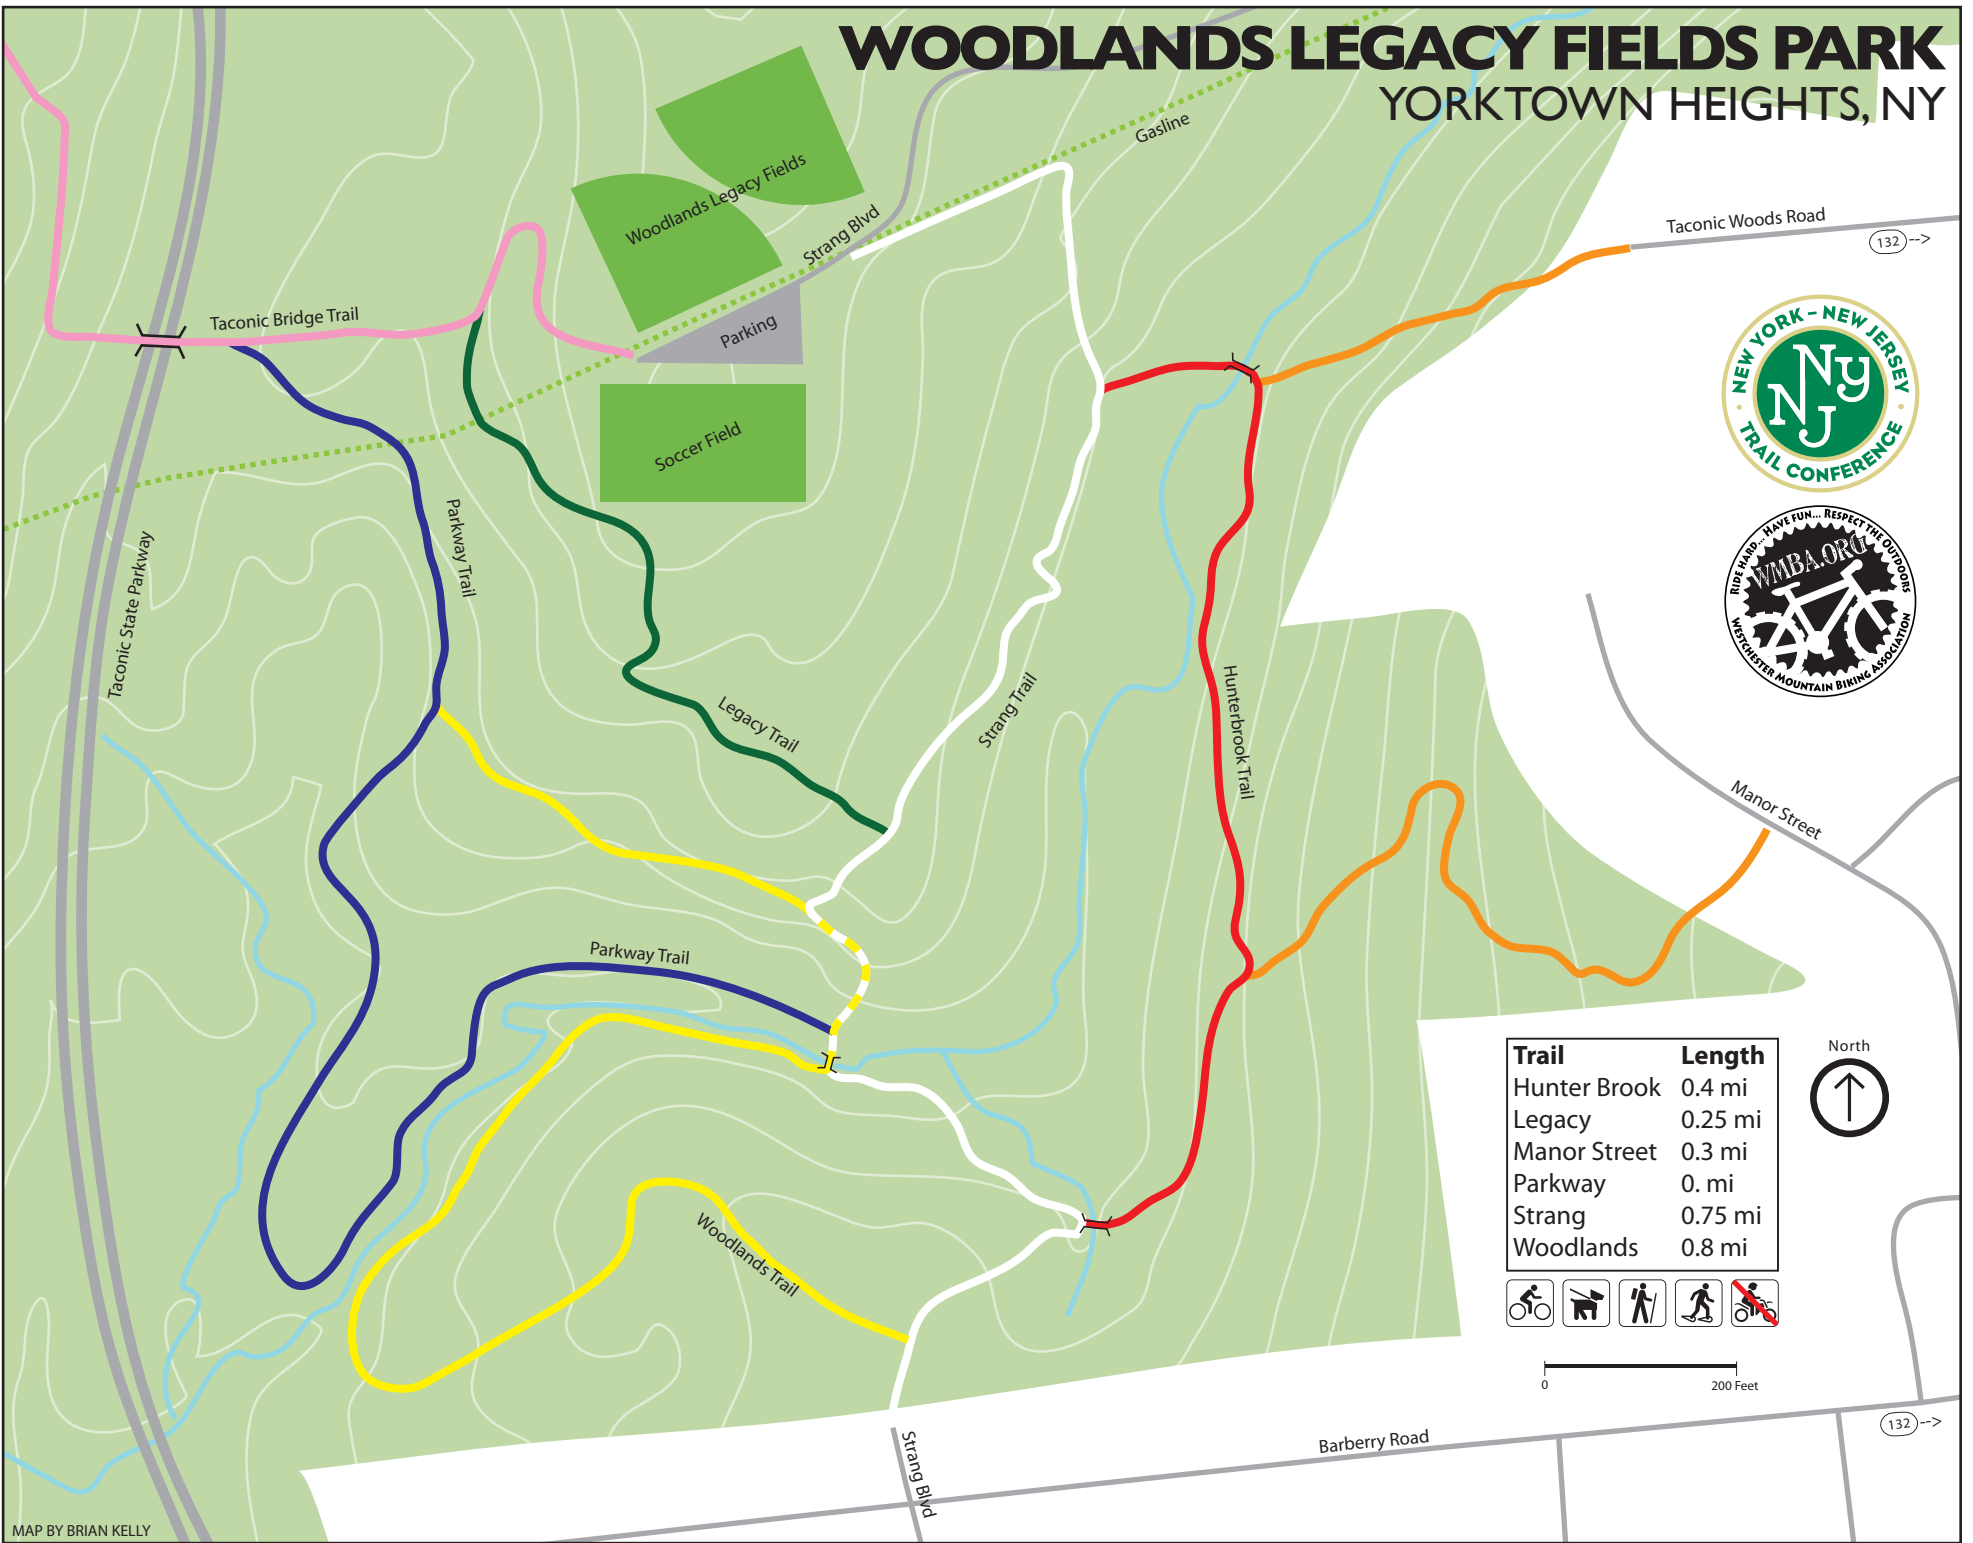

WOODLANDS LEGACY FIELDS PARK

YORKTOWN HEIGHTS, NY

Trail	Length
Hunter Brook	0.4 mi
Legacy	0.25 mi
Manor Street	0.3 mi
Parkway	0. mi
Strang	0.75 mi
Woodlands	0.8 mi