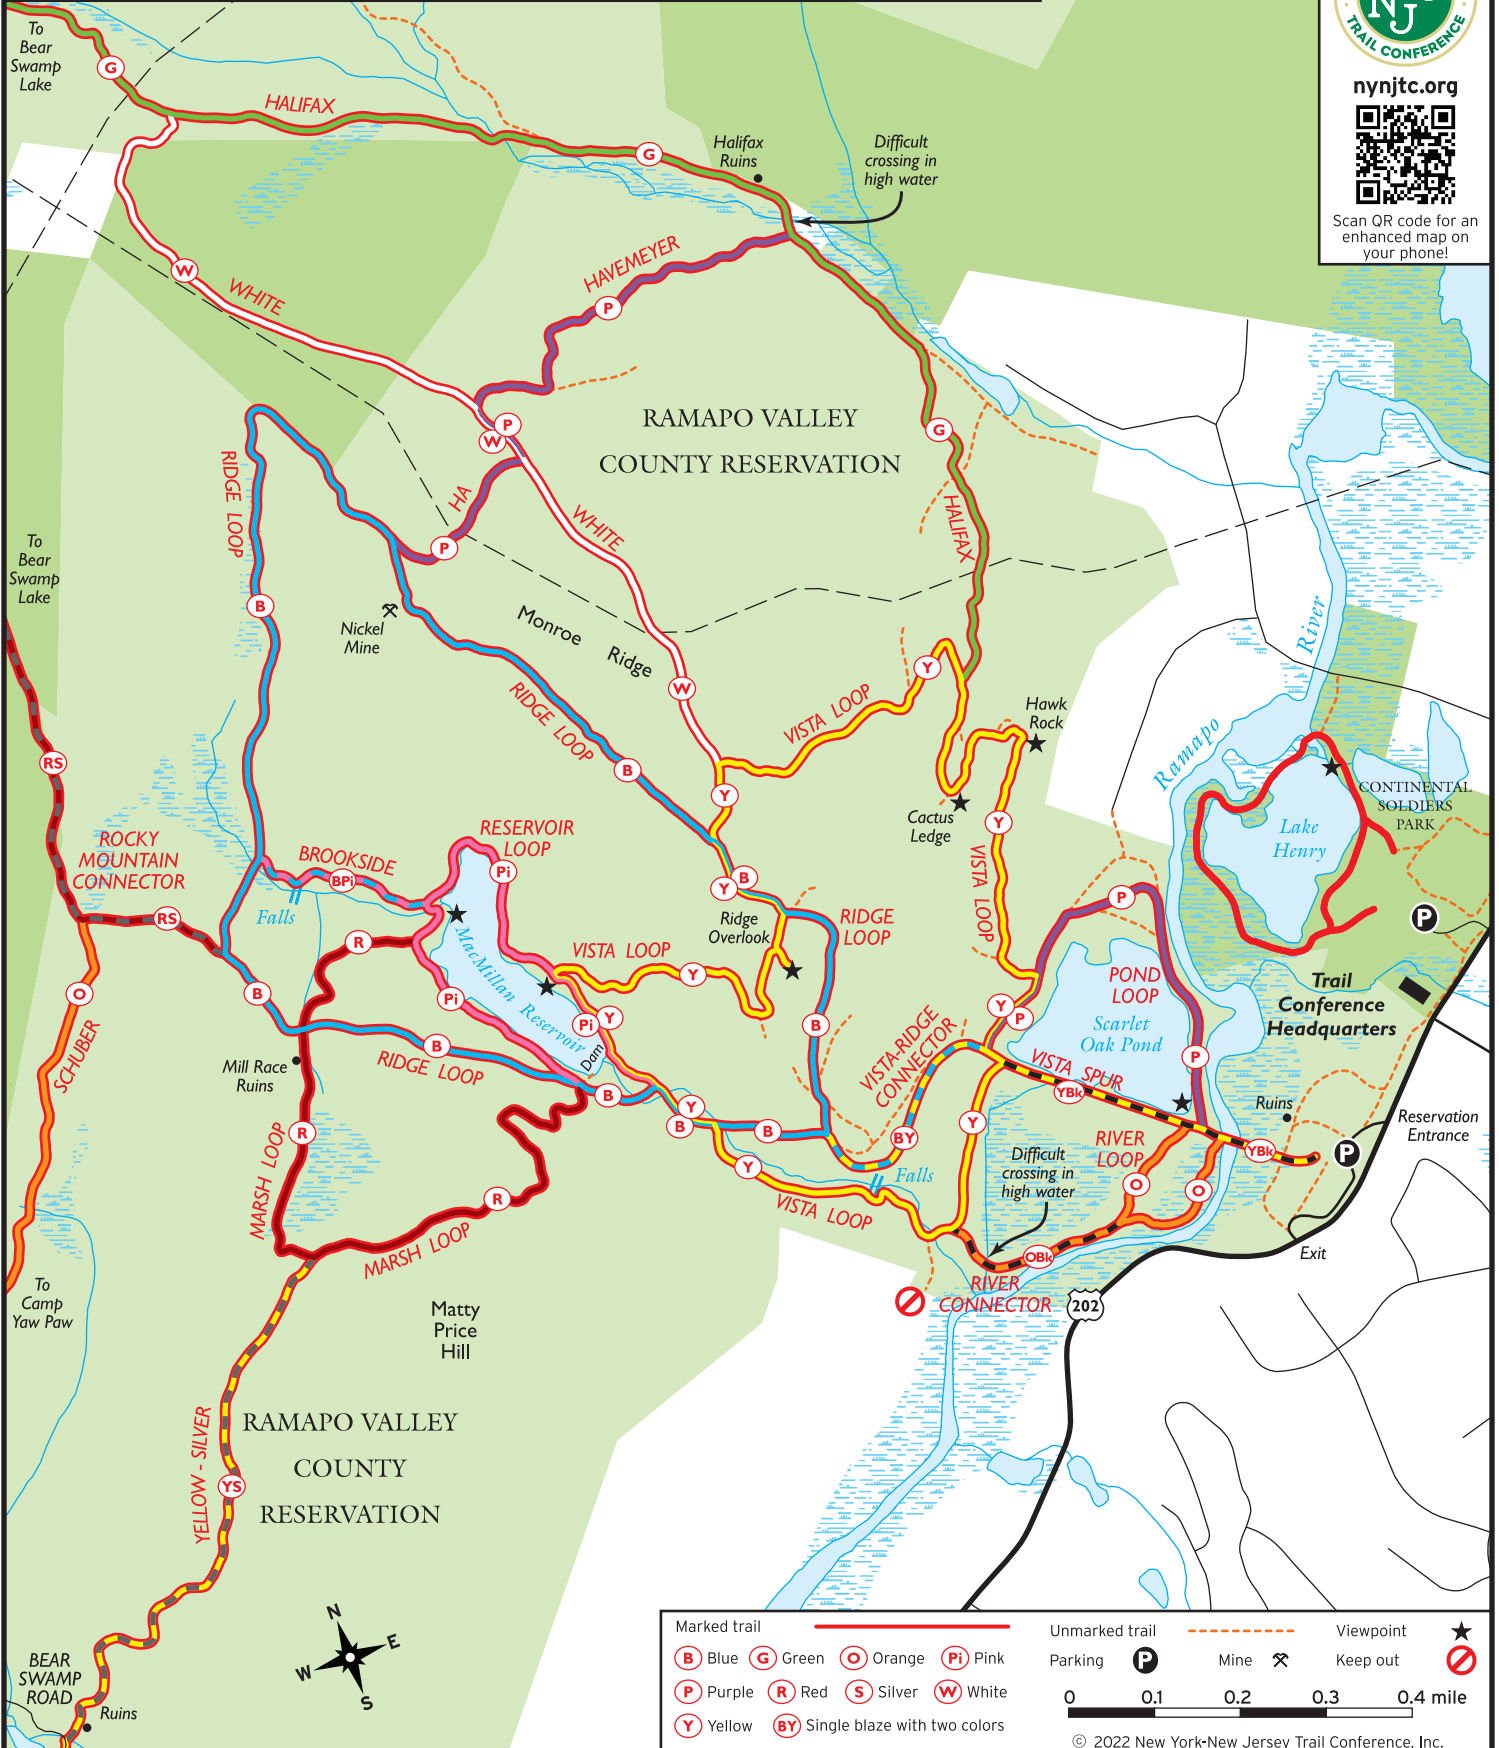

Ramapo Valley Reservation

nynjtc.org

Scan QR code for an enhanced map on your phone!

Marked trail	Unmarked trail	Viewpoint
(B) Blue (G) Green (O) Orange (Pi) Pink	(---) Dashed line	(★) Star
(P) Purple (R) Red (S) Silver (W) White	(P) Parking	(⚡) Mine
(Y) Yellow (BY) Single blaze with two colors	(⚡) Mine	(⚠) Keep out
		(⚠) Keep out

0 0.1 0.2 0.3 0.4 mile

© 2022 New York-New Jersey Trail Conference, Inc.

Map adapted by the **New York-New Jersey Trail Conference** from *Northern New Jersey Highlands Trails*, a four-map set that includes elevation contours, is waterproof and tear-resistant, and shows more than 360 miles of trails in northern New Jersey.