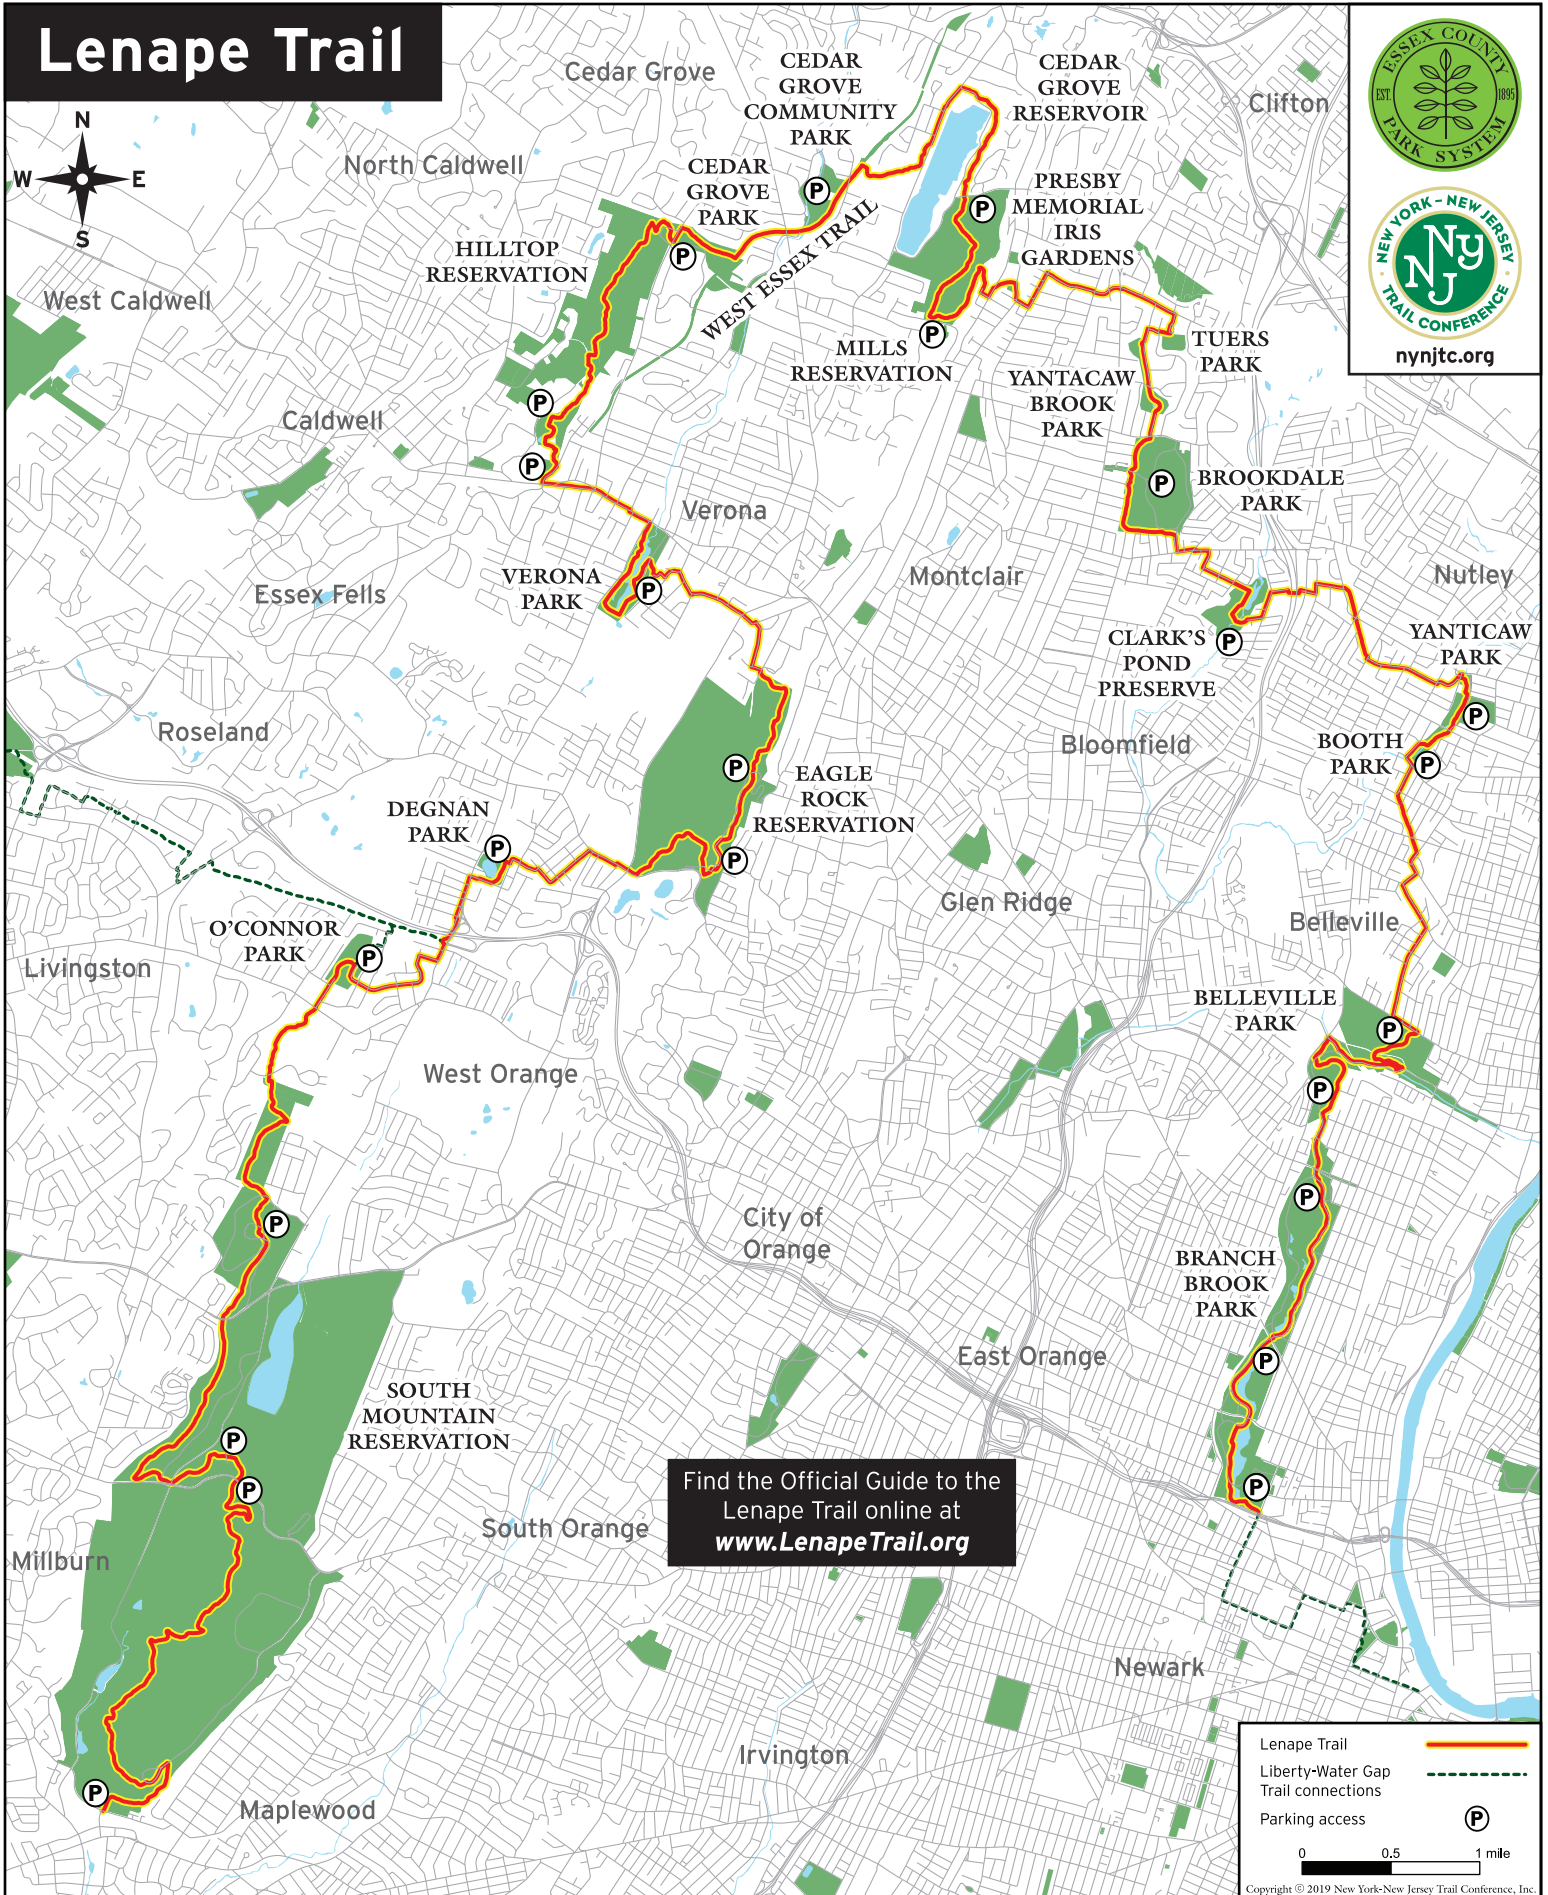

# Lenape Trail

Find the Official Guide to the Lenape Trail online at [www.LenapeTrail.org](http://www.LenapeTrail.org)

Lenape Trail —  
 Liberty-Water Gap Trail connections - - -  
 Parking access P  
 0 0.5 1 mile  
Copyright © 2019 New York-New Jersey Trail Conference, Inc.

Map produced by the **New York-New Jersey Trail Conference**, provider of the region's best trail maps. Published maps, which show 2,000+ miles of trails in the area, are available on waterproof paper and as digital Avenza Maps app maps.

The Lenape Trail is maintained by volunteers of the New York-New Jersey Trail Conference in conjunction with the Essex County Department of Parks, Recreation, and Cultural Affairs and local park conservancies. This map and improvements to the Trail have been made possible by the Partners for Health Foundation.